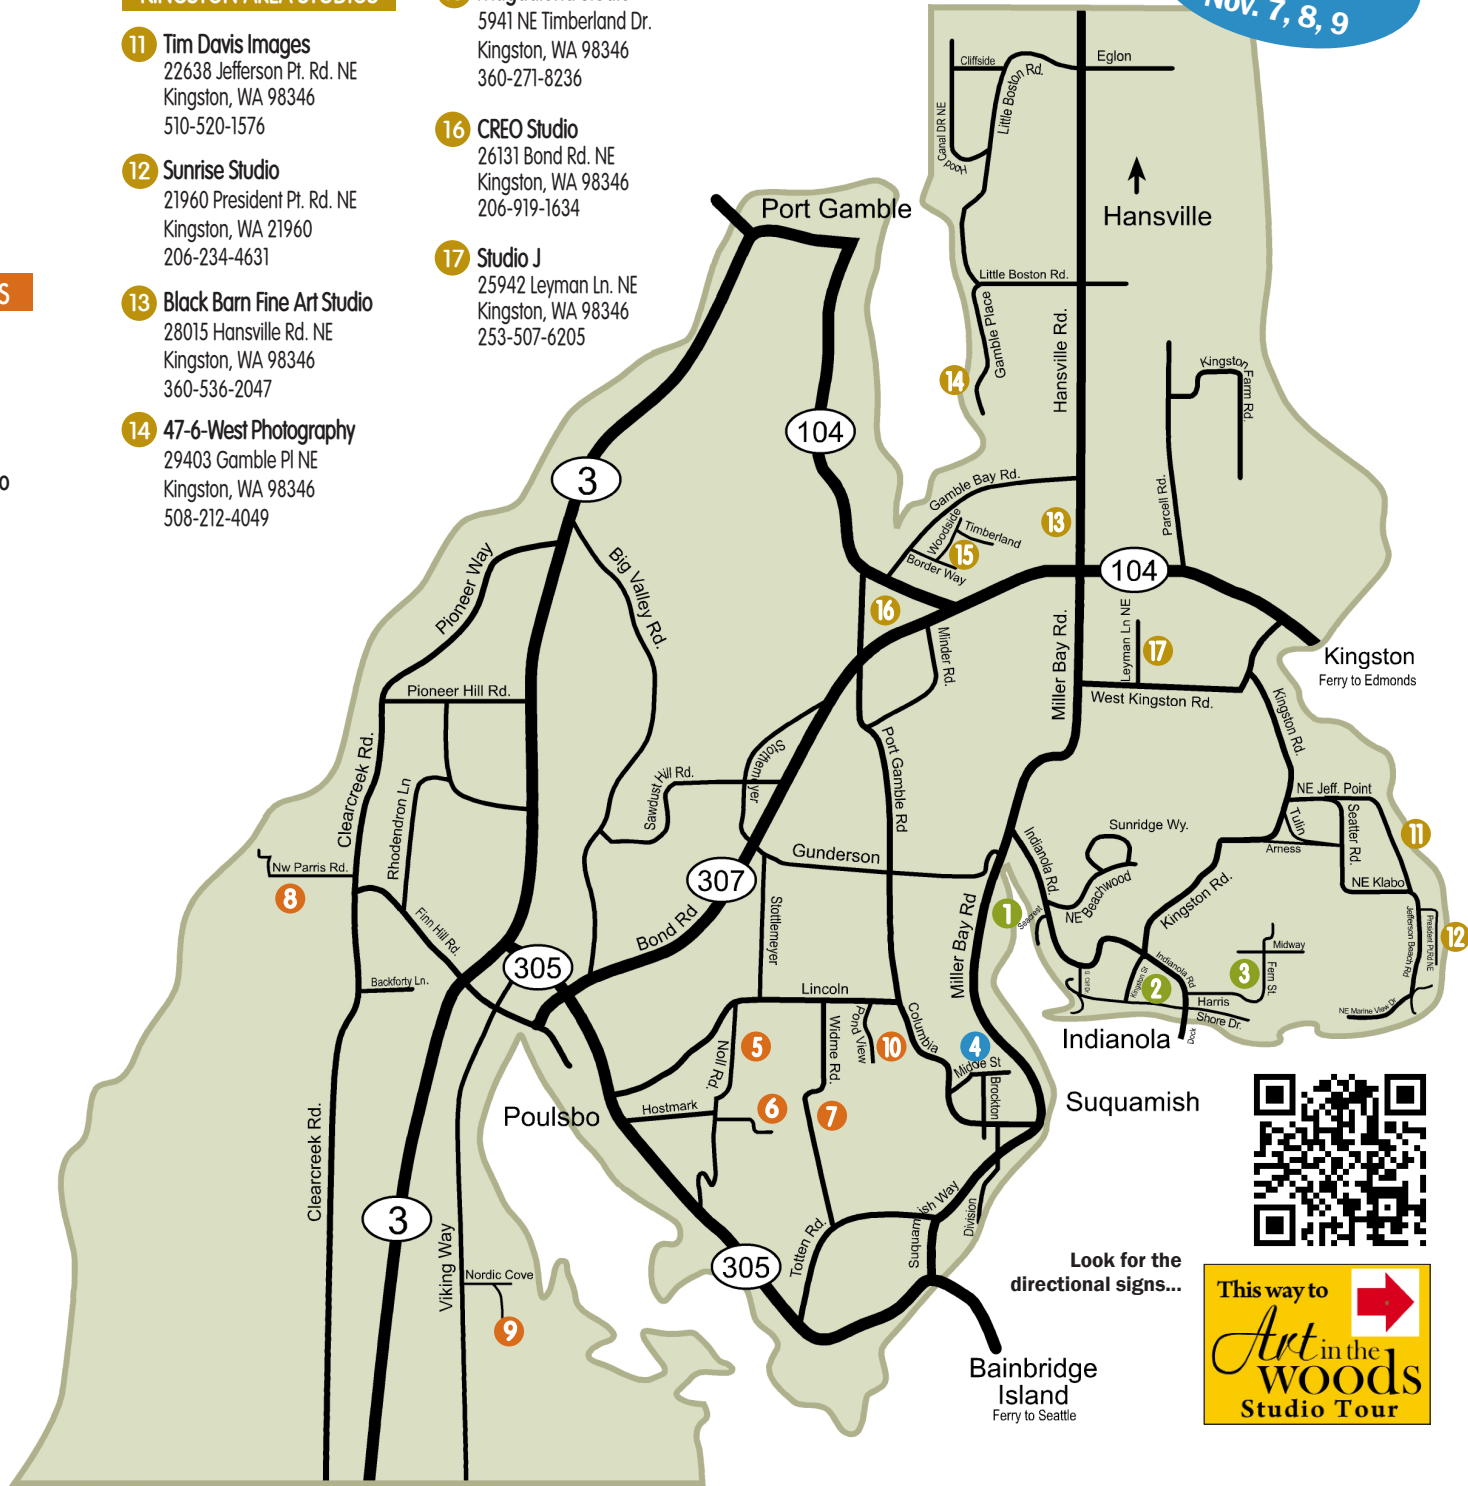

Art **2024** in the woods Studio Map

Save the Date
for 2025
Nov. 7, 8, 9

INDIANOLA AREA STUDIOS

- 1 **Joi de Vie**
  22450 Miller Bay Rd. NE
  Poulsbo, WA 98370
  360-779-4700
- 2 **Sterling Studio**
  19931 Indianola Rd. NE
  Indianola, WA 98342
  360-204-0509
- 3 **Fern Street Pottery**
  20505 Fern St. NE
  Indianola, WA 98342
  360-509-6598

POULSBO AREA STUDIOS

- 5 **Knowles Studio**
  20432 Noll Rd. NE
  Poulsbo, WA 98370
  360-440-1399
- 6 **Rebecca Lynn Parker Studio**
  18740 Noll Rd NE
  Poulsbo, WA 98370
  360-286-1093
- 7 **S4lti Business Studio**
  19292 Widme Rd. NE
  Poulsbo, WA 98370
  360-930-9533
- 8 **Ice House Studio**
  2889 NW Parris Rd.
  Poulsbo, WA 98370
  360-598-5974
- 9 **The Paint House**
  17341 Nordic Cove
  Poulsbo, WA 98370
  870-926-1026
- 10 **Windmill Farm**
  20224 Pond View Lane
  Poulsbo, WA 98370
  415-671-9926

SUQUAMISH AREA STUDIOS

- 4 **Rosie Creek Studio**
  6421 NE Middle St.
  Suquamish, WA 98392
  360-434-6449

KINGSTON AREA STUDIOS

- 11 **Tim Davis Images**
  22638 Jefferson Pt. Rd. NE
  Kingston, WA 98346
  510-520-1576
- 12 **Sunrise Studio**
  21960 President Pt. Rd. NE
  Kingston, WA 21960
  206-234-4631
- 13 **Black Barn Fine Art Studio**
  28015 Hansville Rd. NE
  Kingston, WA 98346
  360-536-2047
- 14 **47-6-West Photography**
  29403 Gamble Pl NE
  Kingston, WA 98346
  508-212-4049
- 15 **Magdalena Studio**
  5941 NE Timberland Dr.
  Kingston, WA 98346
  360-271-8236
- 16 **CREO Studio**
  26131 Bond Rd. NE
  Kingston, WA 98346
  206-919-1634
- 17 **Studio J**
  25942 Leyman Ln. NE
  Kingston, WA 98346
  253-507-6205

The Cultural Arts Foundation NW, a non-profit organization since 1985, has been dedicated to encouraging the arts, furthering creative potential, and involving the community in the enjoyment and appreciation of the arts in Kitsap County.

PO Box 291, Poulsbo, WA 98370
360-697-6342 www.CAFNW.org

Look for the
directional signs...